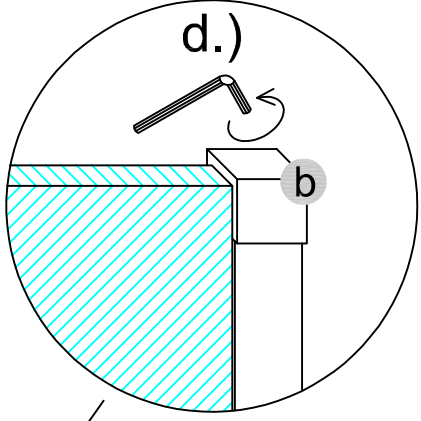

Modell PGU1S, PHU1S, PMGU1S

Montageanleitung
Installation Manual

3-Seiten U-Duschkabine
U-shaped shower enclosure
Links / Left

| | | | | | | | | |
|--------------|---|------------|---|----------|---|---|---|---|
| 1 x G/EGS-LO |  | 1 x G2/G2H |  | 8 x G100 |  | 8 x  | 6 x C2 |  |
| 1 x G/EGS-LU |  | 1 x G3/G3H |  | 8 x G300 |  | 8 x  | 2 x G/SUP40 |  |
| 2 x G/EL |  | 1 x G8/G8H |  | 1 x G400 |  | 8 x  | 1 x G/SUL120 |  |
| 2 x P/WKP |  | 1 x G9/G9H |  | 8 x d |  | 1 x  | 2 x  | |
| | | 1 x G10 |  | | | 1 x  | | |

Vormontage von Dichtprofilen und Beschlägen Pre-assembly of gaskets and fittings.

Wieder öffnen:
Open again:
Per riaprire:
Ouvrir à nouveau:

G10

G3 / G3H

G10

ca. 1mm