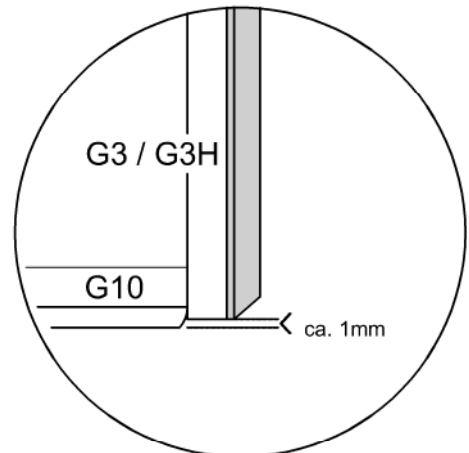

Modell PGU1S, PHU1S, PMGU1S

Montageanleitung
Installation Manual

3-Seiten U-Duschkabine
U-shaped shower enclosure
Links / Left

| | | | | | | | | |
|--------------|---|------------|---|----------|---|---|---|---|
| 1 x G/EGS-LO |  | 1 x G2/G2H |  | 8 x G100 |  | 8 x  | 6 x C2 |  |
| 1 x G/EGS-LU |  | 1 x G3/G3H |  | 8 x G300 |  | 8 x  | 2 x G/SUP40 |  |
| 2 x G/EL |  | 1 x G8/G8H |  | 1 x G400 |  | 8 x  | 1 x G/SUL120 |  |
| 2 x P/WKP |  | 1 x G9/G9H |  | 8 x d |  | 1 x  | 2 x  | |
| | | 1 x G10 |  | | | 1 x  | | |

Vormontage von Dichtprofilen und Beschlägen Pre-assembly of gaskets and fittings.

Wieder öffnen:
Open again:
Per riaprire:
Ouvrir à nouveau:

G10

G3 / G3H

G10

ca. 1mm