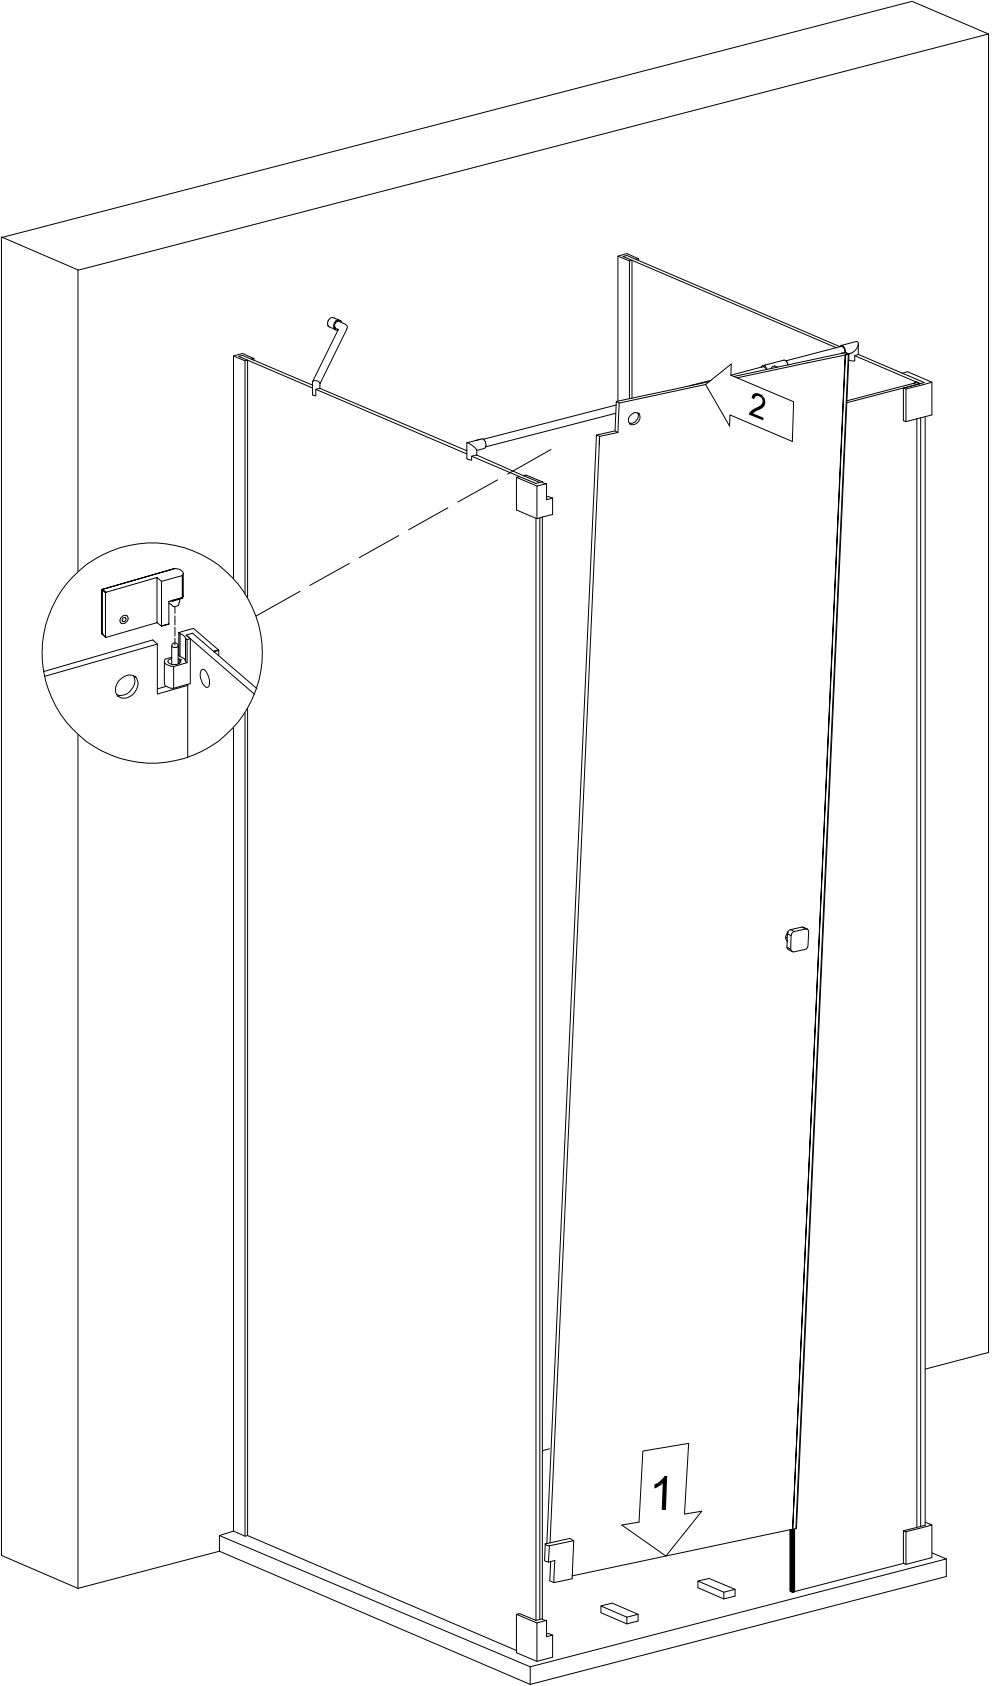

Modell PGU1S, PHU1S, PMGU1S

Montageanleitung
Installation Manual

3-Seiten U-Duschkabine
U-shaped shower enclosure
Links / Left

| | | | | | | | | |
|--------------|---|------------|---|----------|---|---|---|---|
| 1 x G/EGS-LO |  | 1 x G2/G2H |  | 8 x G100 |  | 8 x  | 6 x C2 |  |
| 1 x G/EGS-LU |  | 1 x G3/G3H |  | 8 x G300 |  | 8 x  | 2 x G/SUP40 |  |
| 2 x G/EL |  | 1 x G8/G8H |  | 1 x G400 |  | 8 x  | 1 x G/SUL120 |  |
| 2 x P/WKP |  | 1 x G9/G9H |  | 8 x d |  | 1 x  | 2 x  | |
| | | 1 x G10 |  | | | 1 x  | | |

Vormontage von Dichtprofilen und Beschlägen Pre-assembly of gaskets and fittings.

Wieder öffnen:
Open again:
Per riaprire:
Ouvrir à nouveau:

G10

G3 / G3H

G10

ca. 1mm