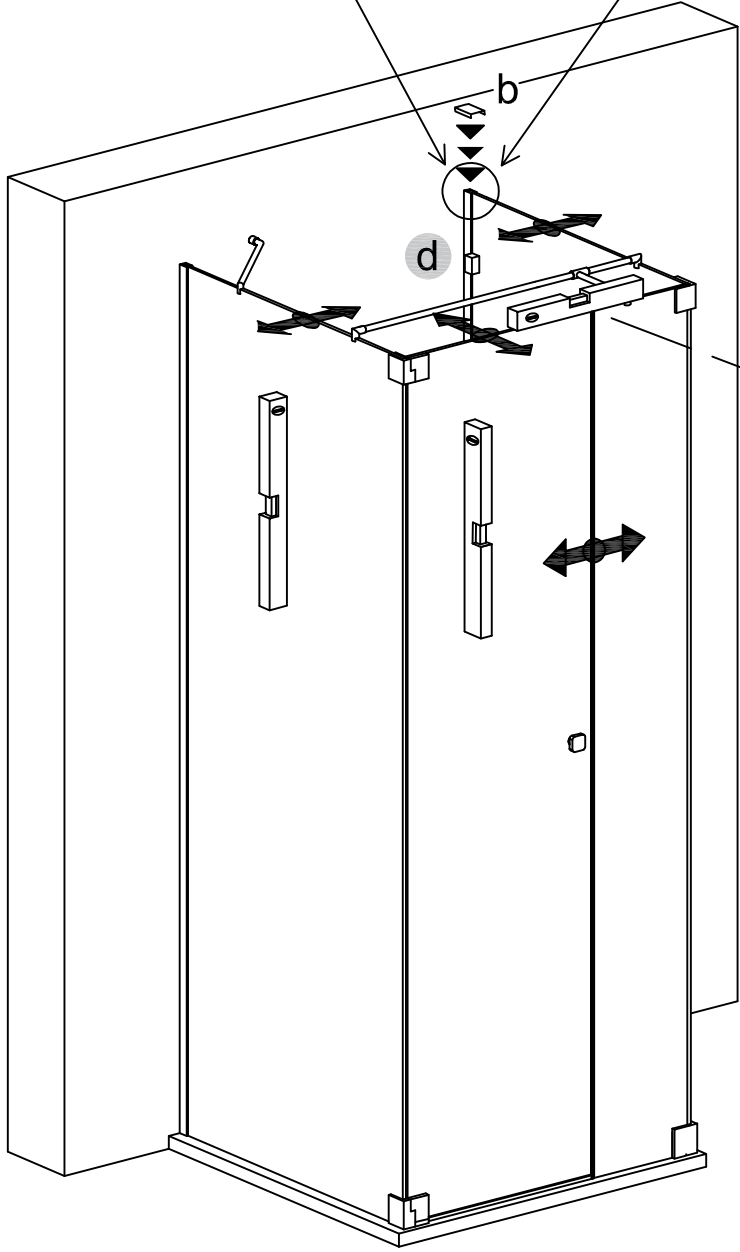

Modell PGU1S, PHU1S, PMGU1S

Montageanleitung
Installation Manual

3-Seiten U-Duschkabine
U-shaped shower enclosure
Links / Left

| | | | | | | | | |
|--------------|---|------------|---|----------|---|---|---|---|
| 1 x G/EGS-LO |  | 1 x G2/G2H |  | 8 x G100 |  | 8 x  | 6 x C2 |  |
| 1 x G/EGS-LU |  | 1 x G3/G3H |  | 8 x G300 |  | 8 x  | 2 x G/SUP40 |  |
| 2 x G/EL |  | 1 x G8/G8H |  | 1 x G400 |  | 8 x  | 1 x G/SUL120 |  |
| 2 x P/WKP |  | 1 x G9/G9H |  | 8 x d |  | 1 x  | 2 x  | |
| | | 1 x G10 |  | | | 1 x  | | |

Vormontage von Dichtprofilen und Beschlägen Pre-assembly of gaskets and fittings.

Wieder öffnen:
Open again:
Per riaprire:
Ouvrir à nouveau:

G10

G3 / G3H

G10

ca. 1mm