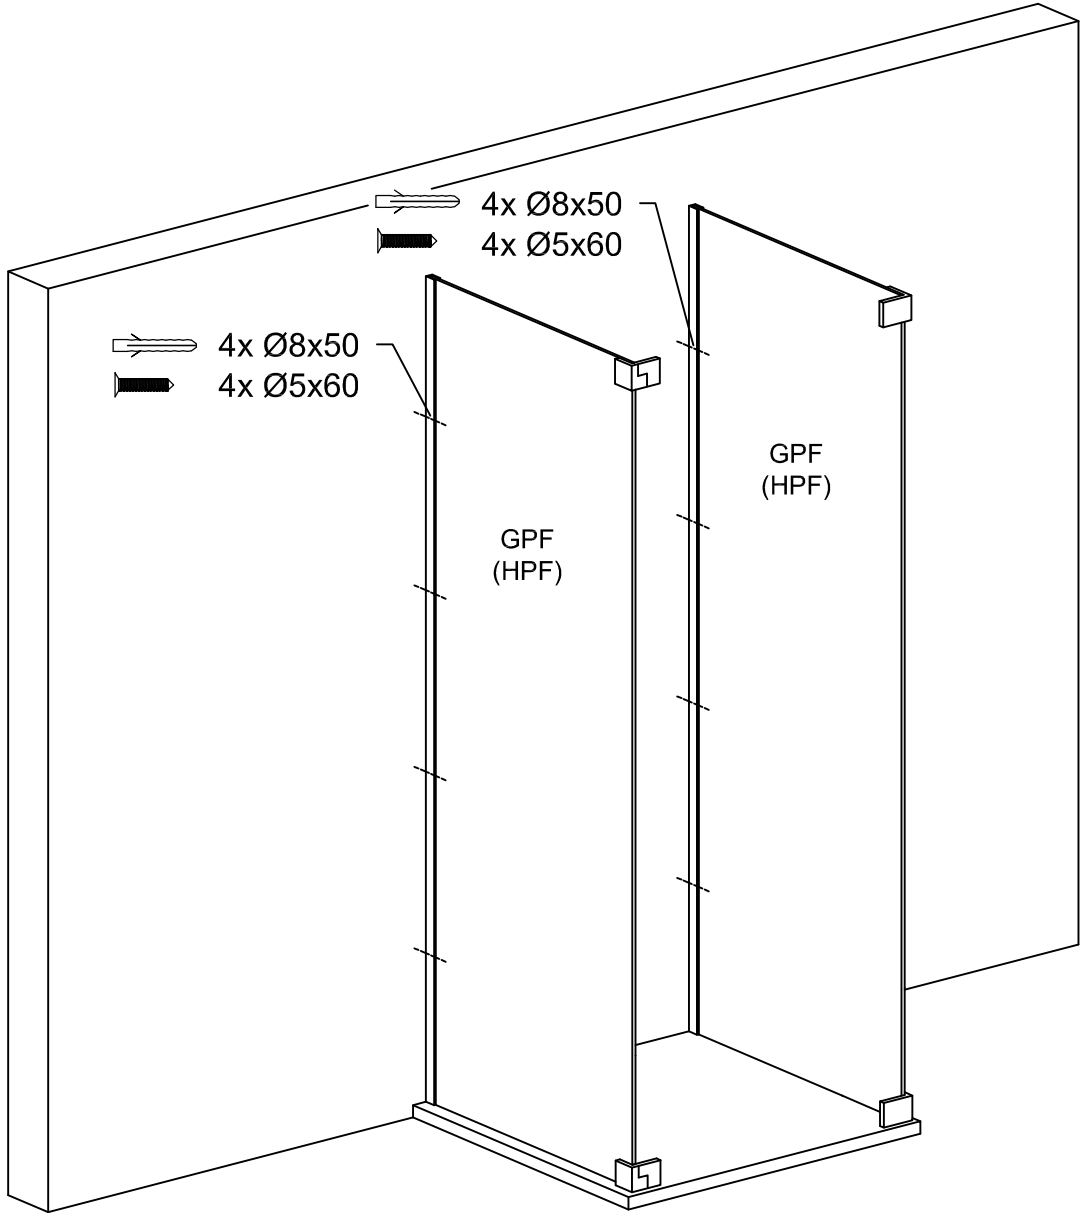

Modell PGU1S, PHU1S, PMGU1S

Montageanleitung
Installation Manual

3-Seiten U-Duschkabine
U-shaped shower enclosure
Links / Left

| | | | | | | | | |
|--------------|---|------------|---|----------|---|---|---|---|
| 1 x G/EGS-LO |  | 1 x G2/G2H |  | 8 x G100 |  | 8 x  | 6 x C2 |  |
| 1 x G/EGS-LU |  | 1 x G3/G3H |  | 8 x G300 |  | 8 x  | 2 x G/SUP40 |  |
| 2 x G/EL |  | 1 x G8/G8H |  | 1 x G400 |  | 8 x  | 1 x G/SUL120 |  |
| 2 x P/WKP |  | 1 x G9/G9H |  | 8 x d |  | 1 x  | 2 x  | |
| | | 1 x G10 |  | | | 1 x  | | |

Vormontage von Dichtprofilen und Beschlägen Pre-assembly of gaskets and fittings.

Wieder öffnen:
Open again:
Per riaprire:
Ouvrir à nouveau:

G10

G3 / G3H

G10

ca. 1mm