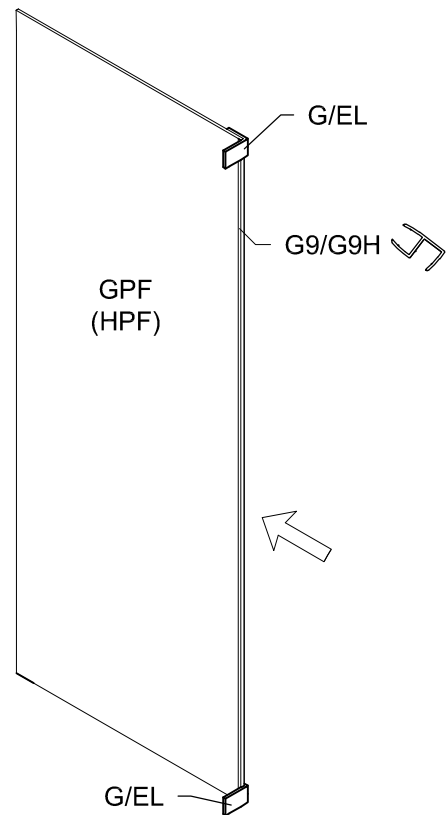

Modell PGU1S, PHU1S, PMGU1S

Montageanleitung
Installation Manual

3-Seiten U-Duschkabine
U-shaped shower enclosure
Links / Left

| | | | | | | | | |
|--------------|---|------------|---|----------|---|---|---|---|
| 1 x G/EGS-LO |  | 1 x G2/G2H |  | 8 x G100 |  | 8 x  | 6 x C2 |  |
| 1 x G/EGS-LU |  | 1 x G3/G3H |  | 8 x G300 |  | 8 x  | 2 x G/SUP40 |  |
| 2 x G/EL |  | 1 x G8/G8H |  | 1 x G400 |  | 8 x  | 1 x G/SUL120 |  |
| 2 x P/WKP |  | 1 x G9/G9H |  | 8 x d |  | 1 x  | 2 x  | |
| | | 1 x G10 |  | | | 1 x  | | |

Vormontage von Dichtprofilen und Beschlägen Pre-assembly of gaskets and fittings.

Wieder öffnen:
Open again:
Per riaprire:
Ouvrir à nouveau:

G10

G3 / G3H

G10

ca. 1mm