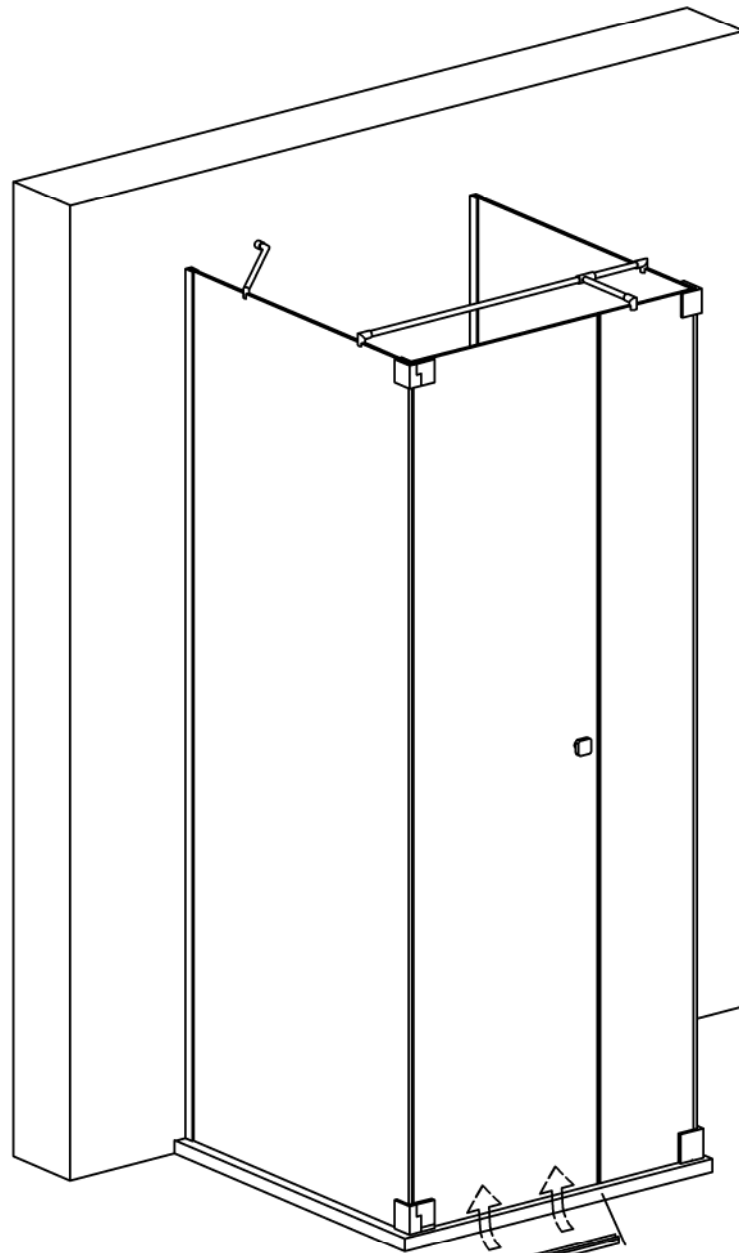

Modell PGU1S, PHU1S, PMGU1S

Montageanleitung
Installation Manual

3-Seiten U-Duschkabine
U-shaped shower enclosure
Links / Left

| | | | | | | | | |
|--------------|---|------------|---|----------|---|---|---|---|
| 1 x G/EGS-LO |  | 1 x G2/G2H |  | 8 x G100 |  | 8 x  | 6 x C2 |  |
| 1 x G/EGS-LU |  | 1 x G3/G3H |  | 8 x G300 |  | 8 x  | 2 x G/SUP40 |  |
| 2 x G/EL |  | 1 x G8/G8H |  | 1 x G400 |  | 8 x  | 1 x G/SUL120 |  |
| 2 x P/WKP |  | 1 x G9/G9H |  | 8 x d |  | 1 x  | 2 x  | |
| | | 1 x G10 |  | | | 1 x  | | |

Vormontage von Dichtprofilen und Beschlägen Pre-assembly of gaskets and fittings.

Wieder öffnen:
Open again:
Per riaprire:
Ouvrir à nouveau:

G10

G3 / G3H

G10

ca. 1mm