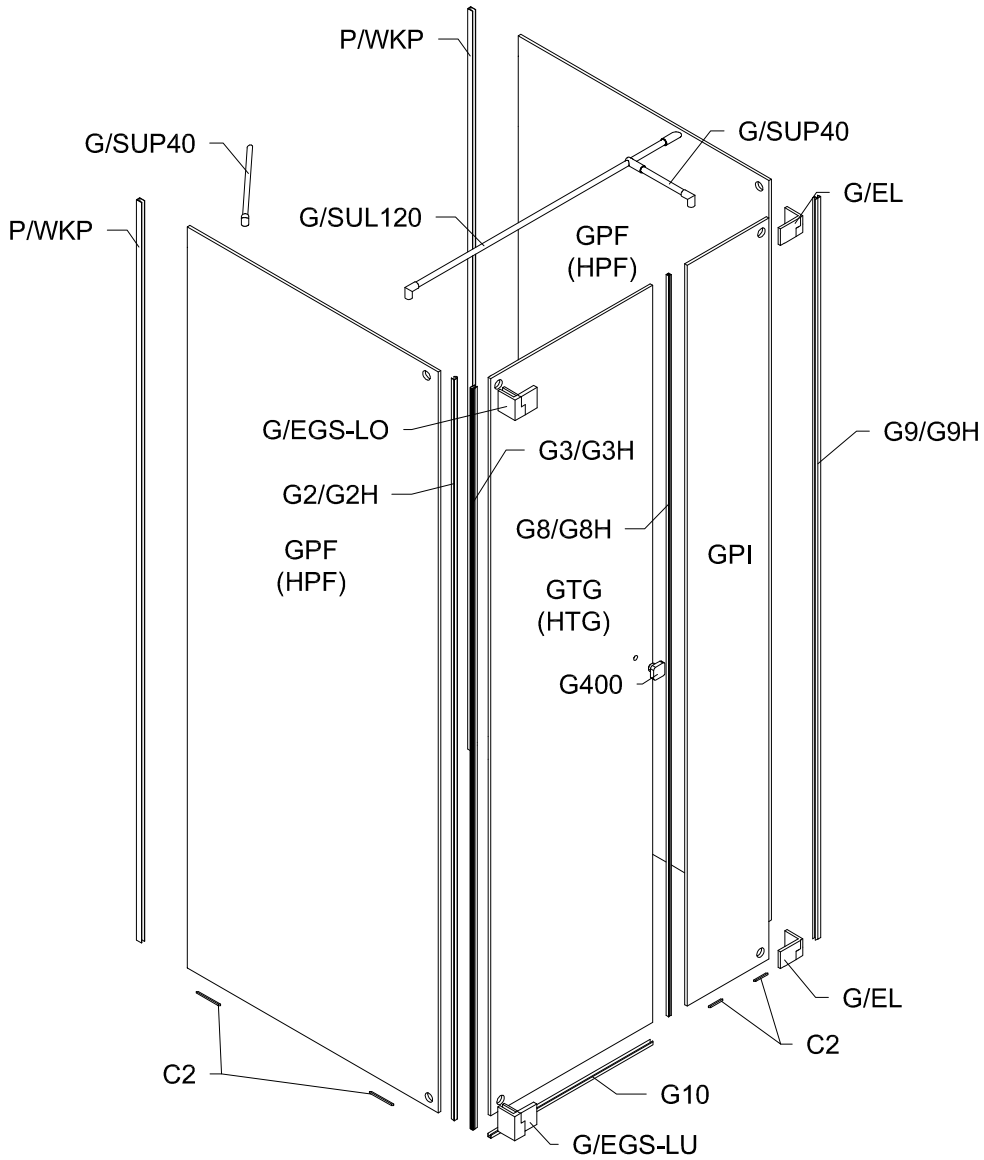

Modell PGU1S, PHU1S, PMGU1S

Montageanleitung
Installation Manual

3-Seiten U-Duschkabine
U-shaped shower enclosure
Links / Left

| | | | | | | | | |
|--------------|---|------------|---|----------|---|---|---|---|
| 1 x G/EGS-LO |  | 1 x G2/G2H |  | 8 x G100 |  | 8 x  | 6 x C2 |  |
| 1 x G/EGS-LU |  | 1 x G3/G3H |  | 8 x G300 |  | 8 x  | 2 x G/SUP40 |  |
| 2 x G/EL |  | 1 x G8/G8H |  | 1 x G400 |  | 8 x  | 1 x G/SUL120 |  |
| 2 x P/WKP |  | 1 x G9/G9H |  | 8 x d |  | 1 x  | 2 x  | |
| | | 1 x G10 |  | | | 1 x  | | |

Vormontage von Dichtprofilen und Beschlägen Pre-assembly of gaskets and fittings.

Wieder öffnen:
Open again:
Per riaprire:
Ouvrir à nouveau:

G10

G3 / G3H

G10

ca. 1mm