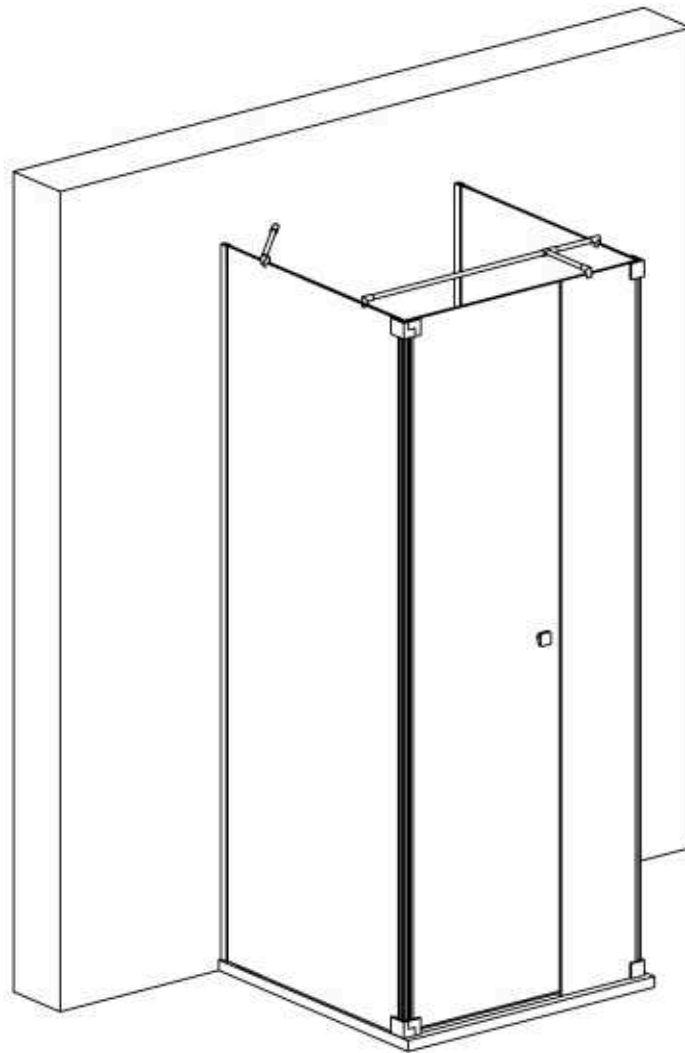

Modell PGU1S, PHU1S, PMGU1S

Montageanleitung
Installation Manual

3-Seiten U-Duschkabine
U-shaped shower enclosure
Links / Left

| | | | | | | | | |
|--------------|---|------------|---|----------|---|---|---|---|
| 1 x G/EGS-LO |  | 1 x G2/G2H |  | 8 x G100 |  | 8 x  | 6 x C2 |  |
| 1 x G/EGS-LU |  | 1 x G3/G3H |  | 8 x G300 |  | 8 x  | 2 x G/SUP40 |  |
| 2 x G/EL |  | 1 x G8/G8H |  | 1 x G400 |  | 8 x  | 1 x G/SUL120 |  |
| 2 x P/WKP |  | 1 x G9/G9H |  | 8 x d |  | 1 x  | 2 x  | |
| | | 1 x G10 |  | | | 1 x  | | |

Vormontage von Dichtprofilen und Beschlägen Pre-assembly of gaskets and fittings.

Wieder öffnen:
Open again:
Per riaprire:
Ouvrir à nouveau:

G10

G3 / G3H

G10

ca. 1mm