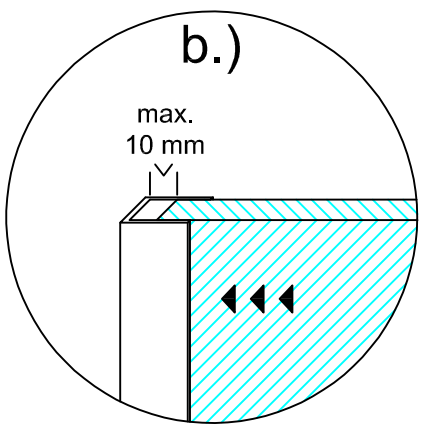

Modell PGU1S, PHU1S, PMGU1S

Montageanleitung
Installation Manual

3-Seiten U-Duschkabine
U-shaped shower enclosure
Links / Left

| | | | | | | | | |
|--------------|---|------------|---|----------|---|---|---|---|
| 1 x G/EGS-LO |  | 1 x G2/G2H |  | 8 x G100 |  | 8 x  | 6 x C2 |  |
| 1 x G/EGS-LU |  | 1 x G3/G3H |  | 8 x G300 |  | 8 x  | 2 x G/SUP40 |  |
| 2 x G/EL |  | 1 x G8/G8H |  | 1 x G400 |  | 8 x  | 1 x G/SUL120 |  |
| 2 x P/WKP |  | 1 x G9/G9H |  | 8 x d |  | 1 x  | 2 x  | |
| | | 1 x G10 |  | | | 1 x  | | |

Vormontage von Dichtprofilen und Beschlägen Pre-assembly of gaskets and fittings.

Wieder öffnen:
Open again:
Per riaprire:
Ouvrir à nouveau:

G10

G3 / G3H

G10

ca. 1mm