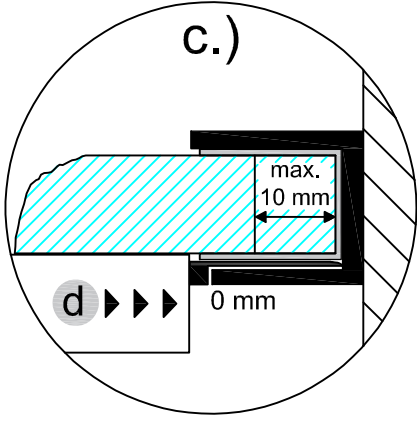

Modell PGU1S, PHU1S, PMGU1S

Montageanleitung
Installation Manual

3-Seiten U-Duschkabine
U-shaped shower enclosure
Links / Left

| | | | | | | | | |
|--------------|---|------------|---|----------|---|---|---|---|
| 1 x G/EGS-LO |  | 1 x G2/G2H |  | 8 x G100 |  | 8 x  | 6 x C2 |  |
| 1 x G/EGS-LU |  | 1 x G3/G3H |  | 8 x G300 |  | 8 x  | 2 x G/SUP40 |  |
| 2 x G/EL |  | 1 x G8/G8H |  | 1 x G400 |  | 8 x  | 1 x G/SUL120 |  |
| 2 x P/WKP |  | 1 x G9/G9H |  | 8 x d |  | 1 x  | 2 x  | |
| | | 1 x G10 |  | | | 1 x  | | |

Vormontage von Dichtprofilen und Beschlägen Pre-assembly of gaskets and fittings.

Wieder öffnen:
Open again:
Per riaprire:
Ouvrir à nouveau:

G10

G3 / G3H

G10

ca. 1mm