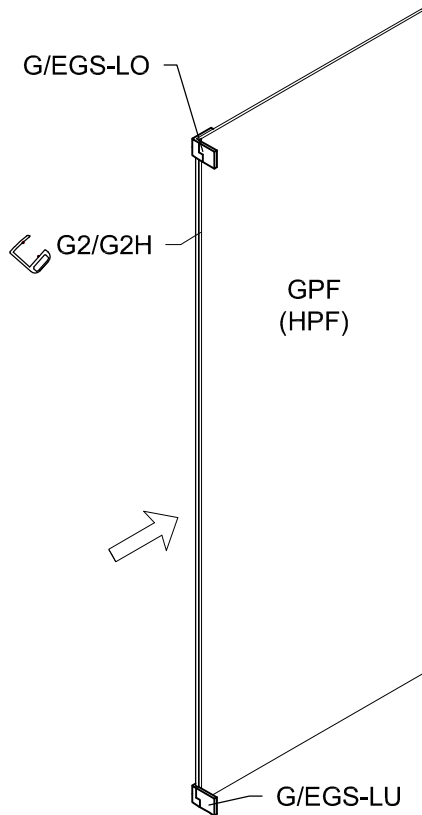

Modell PGU1S, PHU1S, PMGU1S

Montageanleitung
Installation Manual

3-Seiten U-Duschkabine
U-shaped shower enclosure
Links / Left

| | | | | | | | | |
|--------------|---|------------|---|----------|---|---|---|---|
| 1 x G/EGS-LO |  | 1 x G2/G2H |  | 8 x G100 |  | 8 x  | 6 x C2 |  |
| 1 x G/EGS-LU |  | 1 x G3/G3H |  | 8 x G300 |  | 8 x  | 2 x G/SUP40 |  |
| 2 x G/EL |  | 1 x G8/G8H |  | 1 x G400 |  | 8 x  | 1 x G/SUL120 |  |
| 2 x P/WKP |  | 1 x G9/G9H |  | 8 x d |  | 1 x  | 2 x  | |
| | | 1 x G10 |  | | | 1 x  | | |

Vormontage von Dichtprofilen und Beschlägen Pre-assembly of gaskets and fittings.

Wieder öffnen:
Open again:
Per riaprire:
Ouvrir à nouveau:

G10

G3 / G3H

G10

ca. 1mm