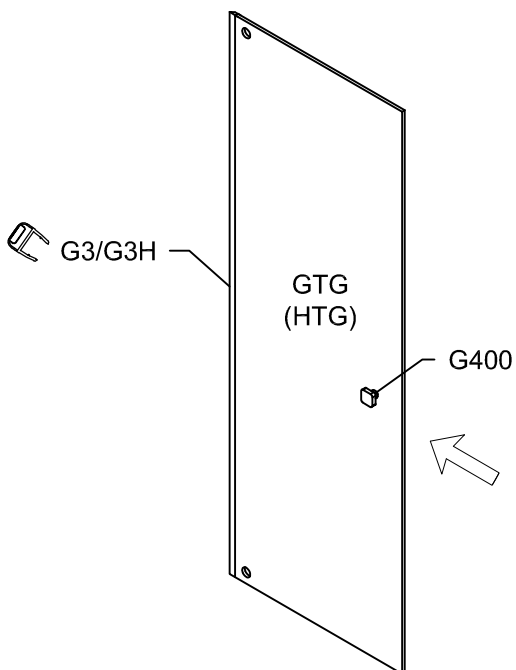

Modell PGU1S, PHU1S, PMGU1S

Montageanleitung
Installation Manual

3-Seiten U-Duschkabine
U-shaped shower enclosure
Links / Left

| | | | | | | | | |
|--------------|---|------------|---|----------|---|---|---|---|
| 1 x G/EGS-LO |  | 1 x G2/G2H |  | 8 x G100 |  | 8 x  | 6 x C2 |  |
| 1 x G/EGS-LU |  | 1 x G3/G3H |  | 8 x G300 |  | 8 x  | 2 x G/SUP40 |  |
| 2 x G/EL |  | 1 x G8/G8H |  | 1 x G400 |  | 8 x  | 1 x G/SUL120 |  |
| 2 x P/WKP |  | 1 x G9/G9H |  | 8 x d |  | 1 x  | 2 x  | |
| | | 1 x G10 |  | | | 1 x  | | |

Vormontage von Dichtprofilen und Beschlägen Pre-assembly of gaskets and fittings.

Wieder öffnen:
Open again:
Per riaprire:
Ouvrir à nouveau:

G10

G3 / G3H

G10

ca. 1mm