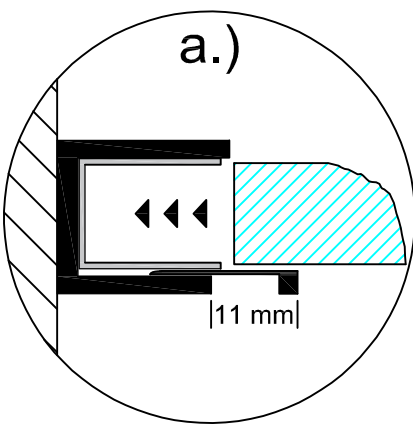

Modell PGU1S, PHU1S, PMGU1S

Montageanleitung
Installation Manual

3-Seiten U-Duschkabine
U-shaped shower enclosure
Links / Left

| | | | | | | | | |
|--------------|---|------------|---|----------|---|---|---|---|
| 1 x G/EGS-LO |  | 1 x G2/G2H |  | 8 x G100 |  | 8 x  | 6 x C2 |  |
| 1 x G/EGS-LU |  | 1 x G3/G3H |  | 8 x G300 |  | 8 x  | 2 x G/SUP40 |  |
| 2 x G/EL |  | 1 x G8/G8H |  | 1 x G400 |  | 8 x  | 1 x G/SUL120 |  |
| 2 x P/WKP |  | 1 x G9/G9H |  | 8 x d |  | 1 x  | 2 x  | |
| | | 1 x G10 |  | | | 1 x  | | |

Vormontage von Dichtprofilen und Beschlägen Pre-assembly of gaskets and fittings.

Wieder öffnen:
Open again:
Per riaprire:
Ouvrir à nouveau:

G10

G3 / G3H

G10

ca. 1mm